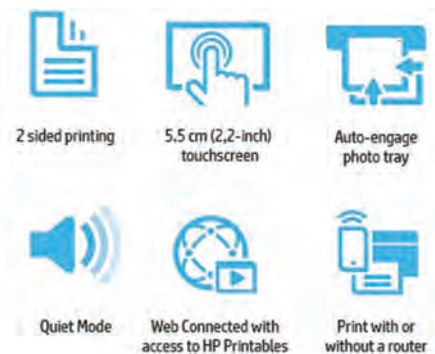

### Easily create, without the wait

- Snap. Print. Enjoy. Easily print lab-quality photos from a variety of smartphones and tablets.<sup>1</sup>
- Start printing and get connected quickly with easy setup from your smartphone, tablet, or PC.<sup>3</sup>
- Manage printing tasks and scan from your mobile device with a free HP All-in-One Printer Remote mobile app.<sup>4</sup>
- Connect your smartphone or tablet directly to your printer – and easily print without accessing a network.<sup>5</sup>

### Make quick work of creative tasks

- Be sure your projects always look good. Print borderless, lab-quality photos and laser-quality documents.
- The built-in photo tray lets you print 10 x 15 cm photos in brilliant colour without changing paper.
- Print remotely without worries – the auto-deploying output tray keeps your pages from landing on the floor.
- Access colouring pages, crosswords, and more with free HP Printables – delivered on your schedule.<sup>6</sup>

### Make it easy

- Print photo projects, or scan and copy documents, using the 5.5 cm (2.2-inch) graphics touchscreen display.
- Easily print at up to 12 pages per minute (ppm) for black-and-white and 8 ppm for colour.<sup>7</sup>
- Print in any room you choose – without causing disruptions – using the optional quiet mode.
- Save paper and conserve resources – consume up to 50% less paper with easy automatic two-sided printing.